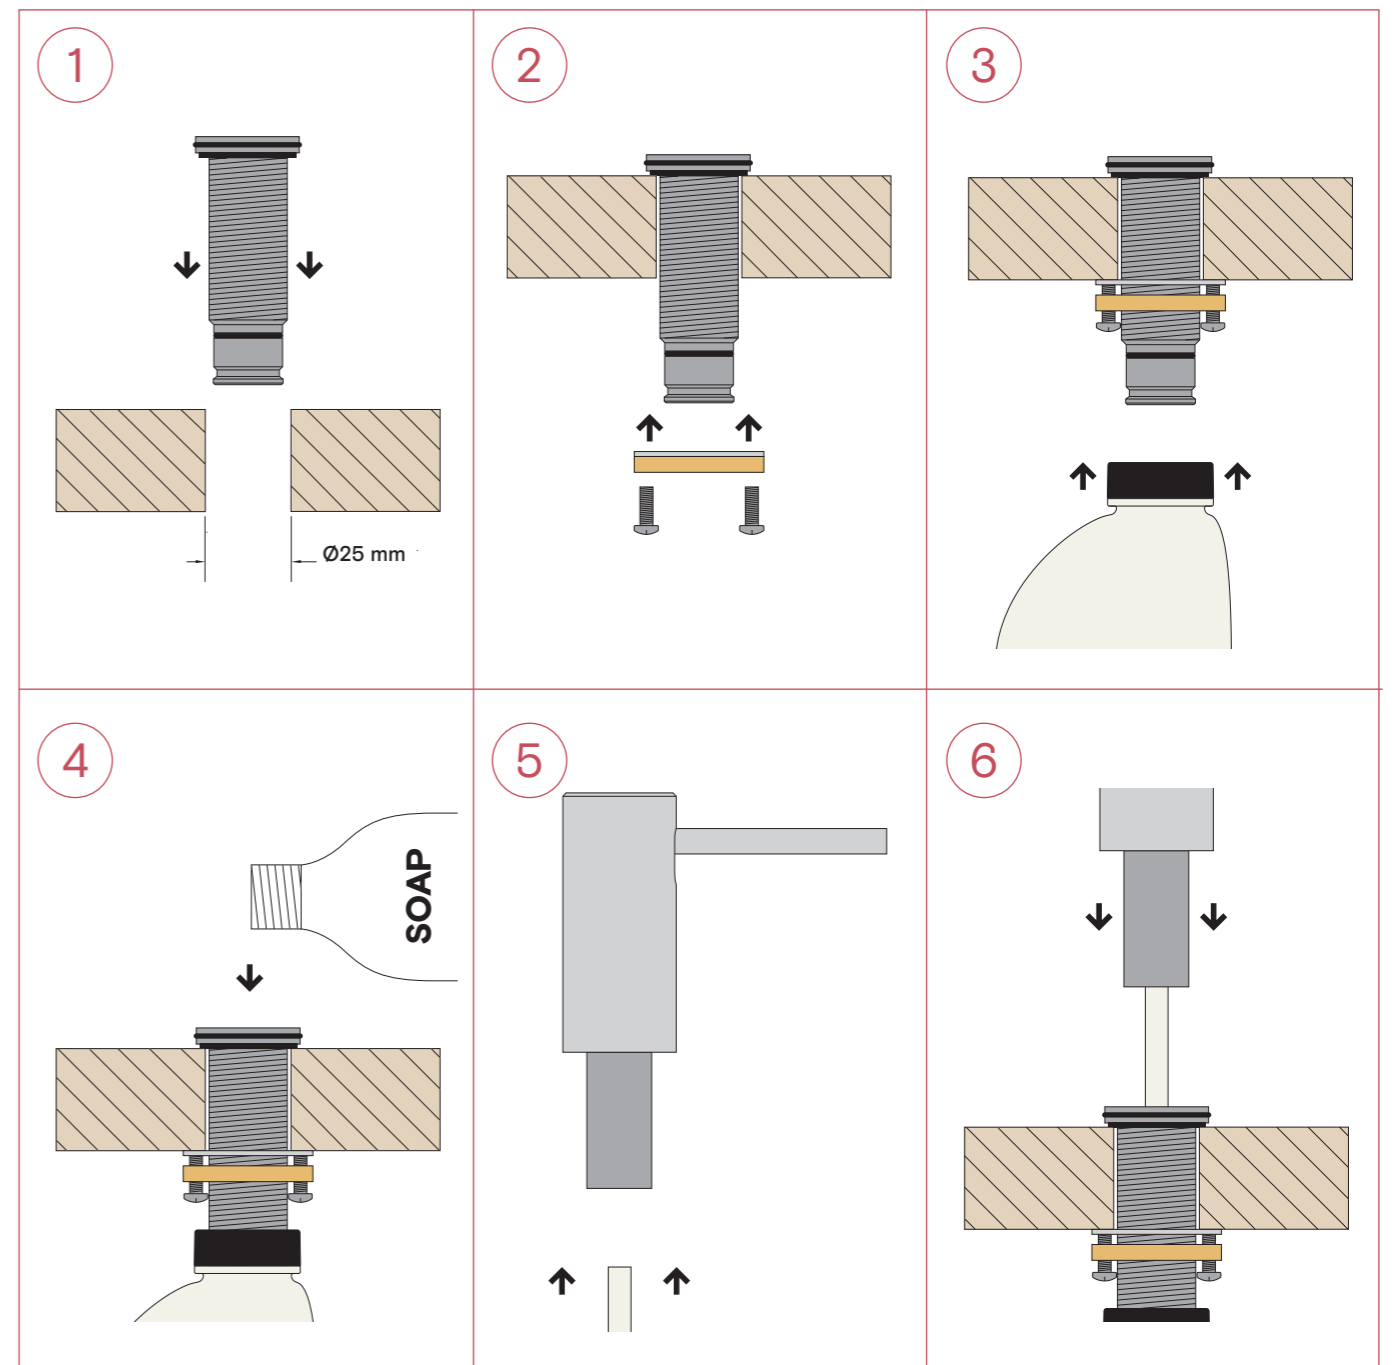

Installation guide

Nordic soap dispenser

Before installing read this guide first

Quooker®

Contents and dimensions

Installation and filling

Quooker®

quooker.com