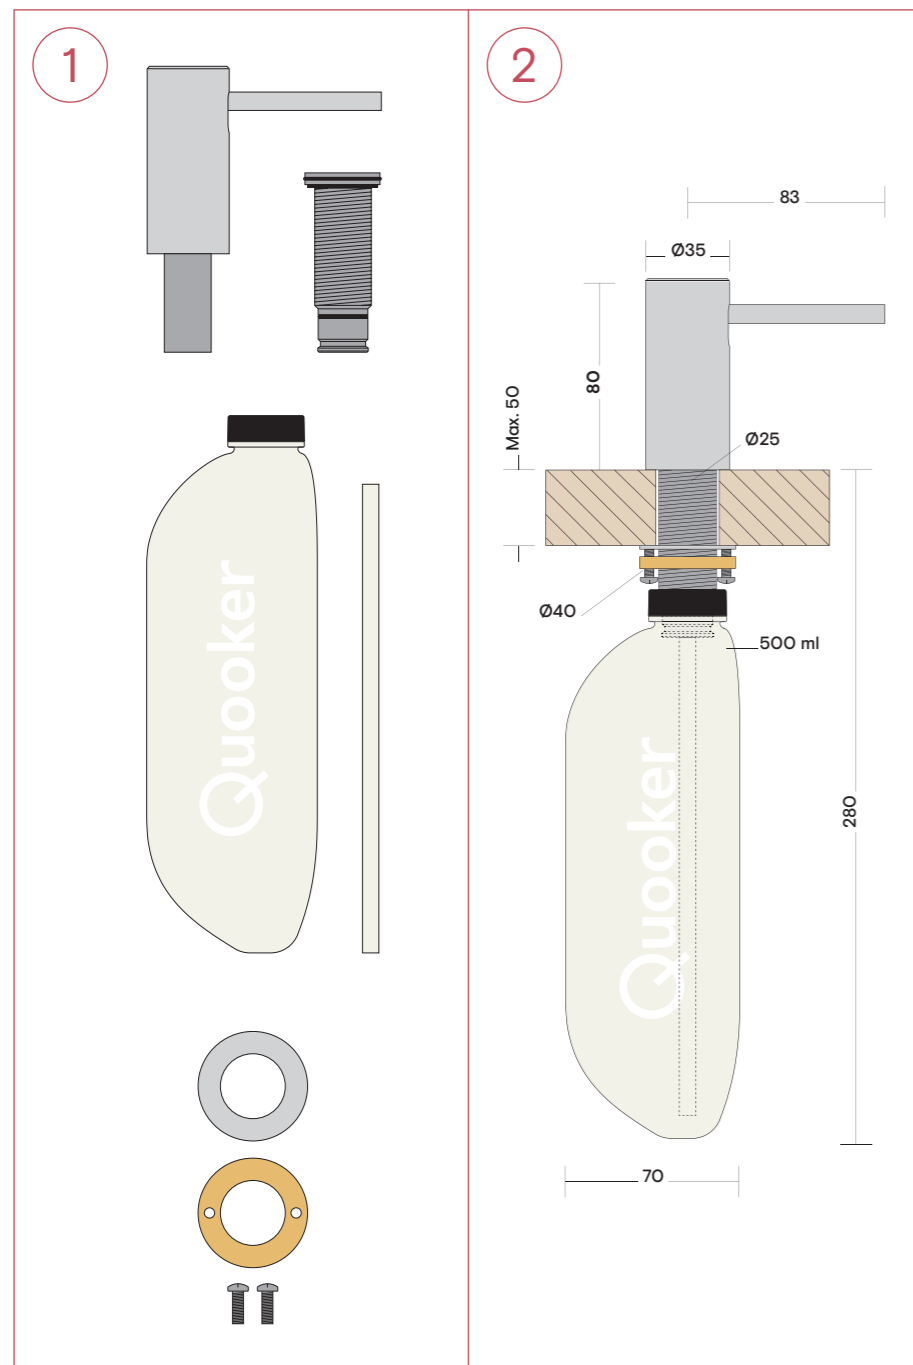

Installation guide

Nordic soap dispenser

Before installing read this guide first

Quooker®

Contents and dimensions

Installation and filling

Quooker®

quooker.com